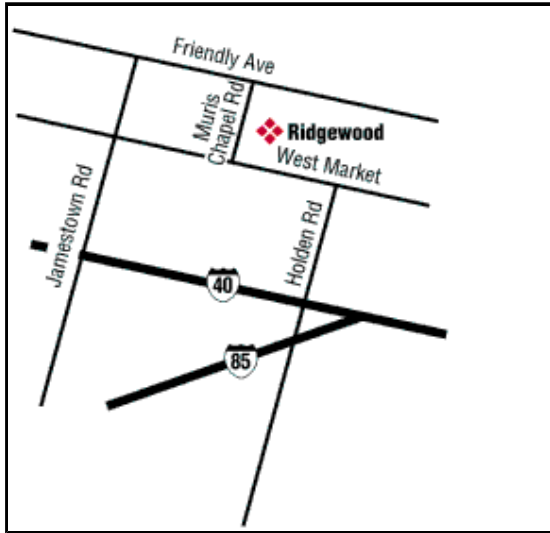

Driving & Directions

Email address: ridgewood@falconmanagement.com

Phone: 888-810-8514

Office hours: M-F 8:30 - 5:30

Address: 307 Edwards Road
GREENSBORO, NC 27410

Directions:

From I-40, take Wendover Ave, East. Take Friendly Ave, West turn left onto Muirs Chapel Rd. Turn left on Mercury & left on Edwards Rd. Office is behind Bldg 305.